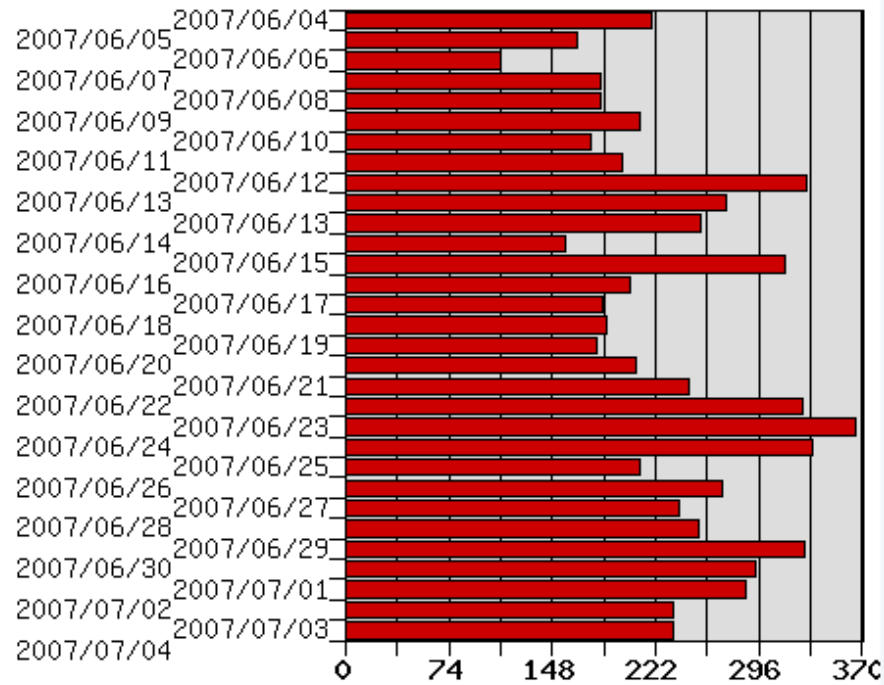

Stats User

Stats	
Site	Wiki
Image galleries	File galleries
Forums	Blogs
User	
Referer stats	Most viewed objects
	Most viewed objects in the last 7 days
Site Stats	
Started	Monday 26 of June, 2006
Days online	518
Total pageviews	618305
Average pageviews per day	1193.64
Best day	Tuesday 26 of December, 2006 (5229 pvs)
Worst day	Tuesday 14 of November, 2006 (1 pvs)
Wiki Stats	
Wiki Pages	389
Size of Wiki Pages	0.591144 Mb
Average page length	1519.65 bytes
Versions	865
Average versions per page	2.22
Visits to wiki pages	58381
Orphan pages	138
Average links per page	1.10
Image galleries Stats	

And finally, there is a couple of table with the most viewed objects in total:

Most viewed objects		
Object	Section	Hits
Inici	wiki	8189
Inscripcions 2007	wiki	1605
Triptic_curs_LiPUWi_2007_Febrer_05.pdf	file	771
AT2-Arxius	file gallery	682
Imatges de la Web	image gallery	585

or in the last 7 days:

Most viewed objects in the last 7 days		
Object	Section	Hits
Inici	wiki	149
Inscripcions 2007	wiki	66
Triptic_curs_LiPUWi_2007_Febrer_05.pdf	file	41

There're some charts that can be displayed when you click on the "**Usage chart**" link at the bottom of the page (which will open

this page: tiki-stats.php?chart=usage):

Usage chart by sections:

And Daily Usage chart for all sections in global:

Daily Usage

From here

- [Stats](#)
- [Stats User](#)
- [Stats Details](#)