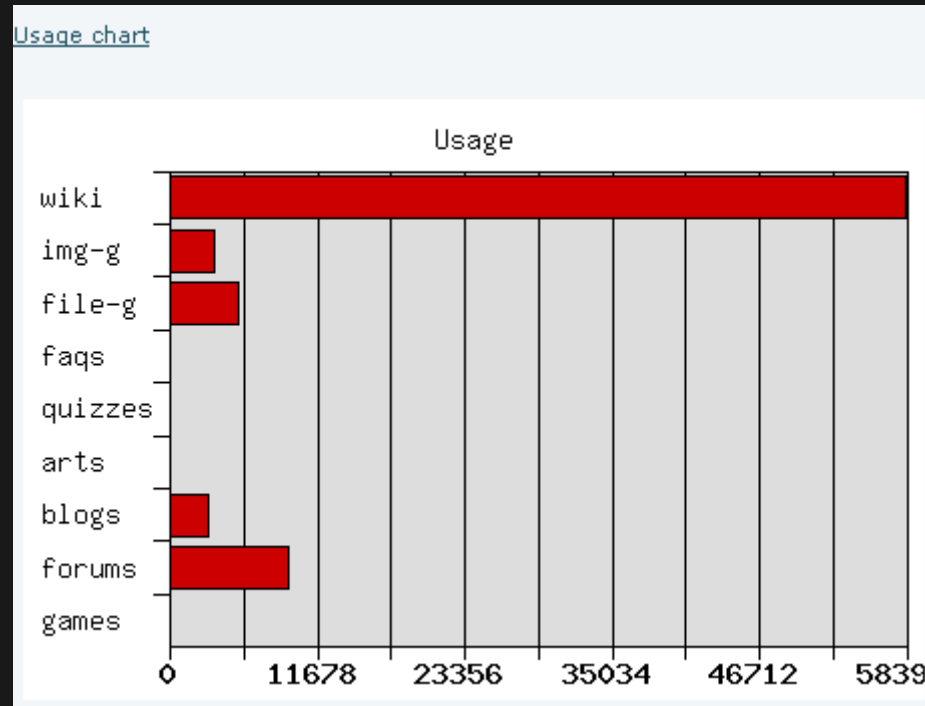

Image galleries Stats	
Galleries	9
Images	103
Average images per gallery	11.44
Total size of images	5.81414 Mb
Average image size	56447.96 bytes
Visits to image galleries	3488
File galleries Stats	
Galleries	37
Files	82
Average files per gallery	2.22
Total size of files	58.540624 Mb
Average file size	1.58 Mb
Visits to file galleries	5408
Downloads	2542
Forum Stats	
Forums	18
Total topics	16
Average topics per forums	0.89
Total threads	12
Average threads per topic	0.75
Visits to forums	9317
Blog Stats	
Weblogs	96
Total posts	75
Average posts per weblog	0.78
Total size of blog posts	0
Average posts size	0.00
Visits to weblogs	3024
User Stats	
Users	52
User bookmarks	0
Average bookmarks per user	0.00

And finally, there is a couple of table with the most viewed objects in total:

Most viewed objects		
Object	Section	Hits
Inici	wiki	8189
Inscripcions 2007	wiki	1605
Triptic_curs_LiPUWi_2007_Febrer_05.pdf	file	771
AT2-Arxius	file gallery	682
Imatges de la Web	image gallery	585

or in the last 7 days:

Most viewed objects in the last 7 days		
Object	Section	Hits
Inici	wiki	149
Inscripcions 2007	wiki	66
Triptic_curs_LiPUWi_2007_Febrer_05.pdf	file	41

There're some charts that can be displayed when you click on the "**Usage chart**" link at the bottom of the page (which will open

this page: tiki-stats.php?chart=usage):

Usage chart by sections:

And Daily Usage chart for all sections in global: