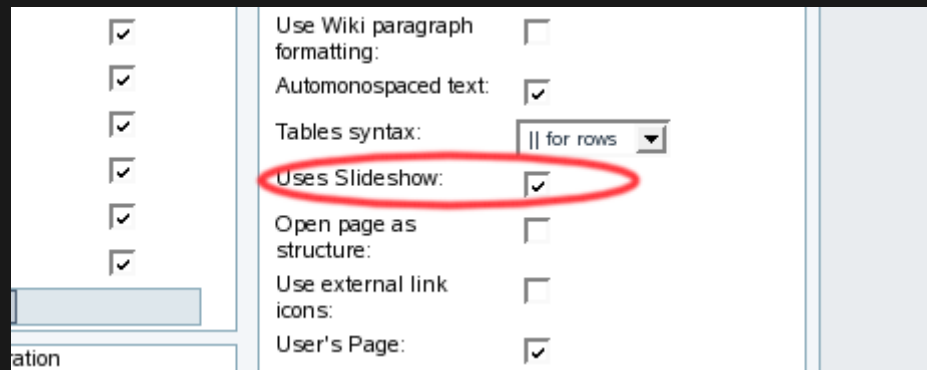

# ENABLING SLIDESHOWS

Select Admin--->Wiki and check the selection box "Uses Slideshow". (See below)

# CHANGING SLIDESHOW APPEARANCE

To change the appearance of your slides, select the CSS file to use in the Admin--->General panel. (See below)

# SLIDESHOWS REQUIRE A TITLEBAR !!

The 'Slides' link appears on a page when there are 'titlebar' (==title==) tags on that page. Titlebar tags are used to indicate new slides for the slideshow.