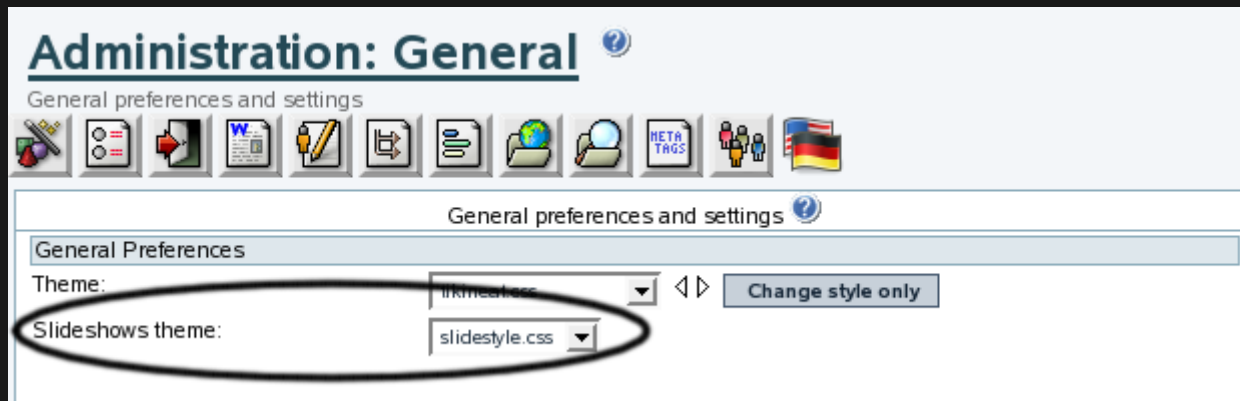

# ENABLING SLIDESHOWS

Select Admin--->Wiki and check the selection box "Uses Slideshow". (See below)

# CHANGING SLIDESHOW APPEARANCE

To change the appearance of your slides, select the CSS file to use in the Admin--->General panel. (See below)

# SLIDESHOWS REQUIRE A TITLEBAR !!

The 'Slides' link appears on a page when there are 'titlebar' (==title==) tags on that page. Titlebar tags are used to indicate new slides for the slideshow.