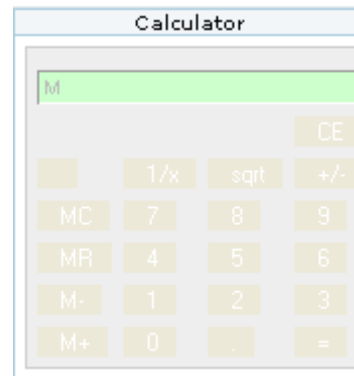

Mod extcalculator

Extcalculator is a kewl little calculator for your right or left column within TikiWiki.

Install

See Mods Admin for instructions on how to install a Mod. This mods is called **extcalc**

The assigned module looks like this:

And you can compute simple mathematical operation with it.

help By the time of this writing (July 2007) the mod didn't show completely under many theme styles (last column of buttons on the right was hidden by central column in Tiki).