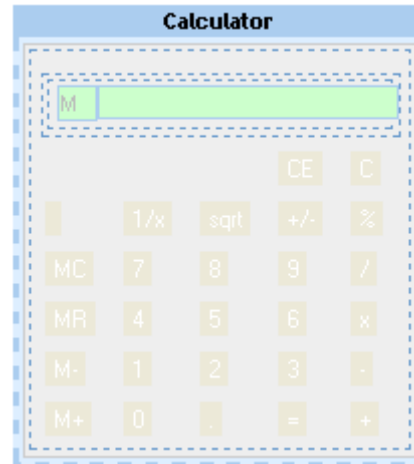

Mod extcalculator

Extcalculator is a kewl little calculator for your right or left column within TikiWiki.

Install

See Mods Admin for instructions on how to install a Mod. This mods is called **extcalc**

The assigned module looks like this:

And you can compute simple mathematical operation with it.

help By the time of this writing (July 2007) the mod didn't show completely under many theme styles (last column of buttons on the right was hidden by central column in Tiki).