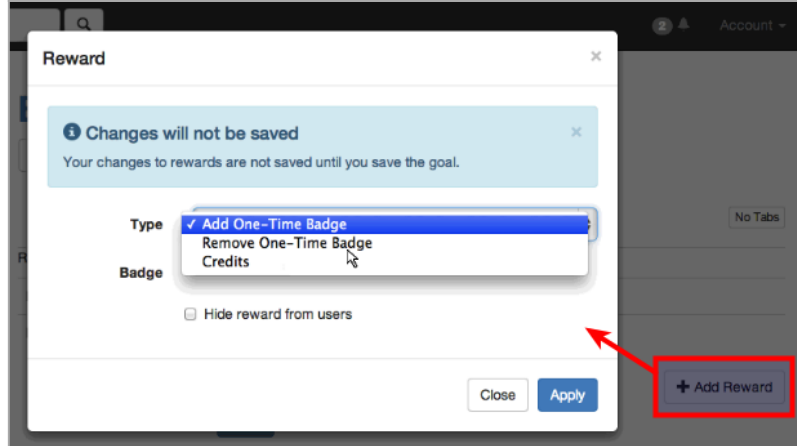

í™•ë€€í•~ë æë©´í'ë|

í™•ë€€í•~ë æë©´í'ë|

í™•ë€€í•~ë æë©´í'ë|