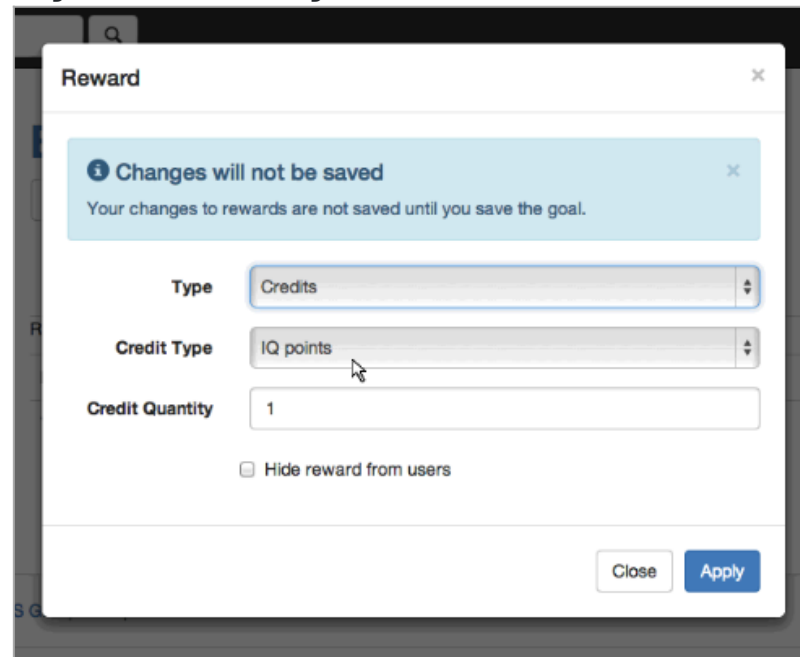

í™ •ëĀ€í•~ë æë©´ í'ë|

Administration

Use the Configuration Wizards to more easily set up your site.

Preference Filters

Basic Advanced Experimental Unavailable [Set as my default](#)

Q credits Search

Search Results