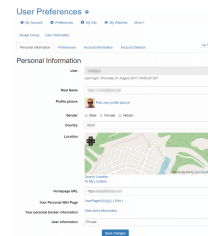

My Account

The My Account feature (formerly *MyTiki*)

- Is where the user enters personal profile information
- Is where the user sets personal preferences for the website
- Shows the user's wiki page and article contributions, etc.

The User Features in Tiki enable the user to customize the site for their own purposes by selecting the visual theme, site language, behavior of notifications, and so on, from a range of options enabled by the administrator and appropriate for the site. Tiki has always been meant to be a community collaboration tool. In My Account, the user can configure preferences regarding sharing personal information (selectively) and interacting with other site users. The features that are available to registered users are grouped in the My Account section.