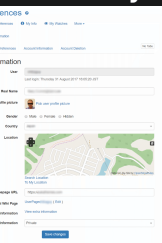

My Account

The My Account feature (formerly *MyTiki*)

â€¢ Is where the user enters personal profile information

â€¢ Is where the user sets personal preferences for the website

â€¢ Shows the user's wiki page and article contributions, etc.

The User Features in Tiki enable the user to customize the site for their own purposes by selecting the visual theme, site language, behavior of notifications, and so on, from a range of options enabled by the administrator and appropriate for the site. Tiki has always been meant to be a community collaboration tool. In My Account, the user can configure preferences regarding sharing personal information (selectively) and interacting with other site users. The features that are available to registered users are grouped in the My Account section.