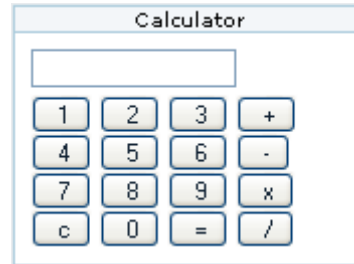

Mod calculator

calculator is a Kewl little calculator for your right or left column within TikiWiki

Install

See Mods Admin for instructions on how to install a Mod. This mod is called **calc**

Usage

Once installed, you will see it under "Admin > Modules" (**tiki-admin_modules.php**):

You can assign a this Module to a lateral column (See Module Admin page if needed), or you can include it within a wiki page, using the PluginModule.

The assigned module looks like this:

And you can compute simple mathematical operation with it.