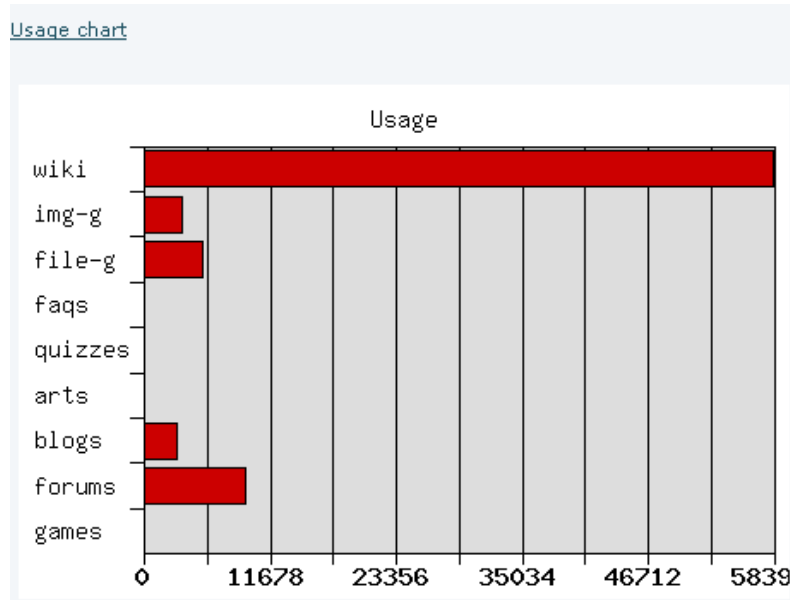

Most viewed objects in the last 7 days		
Object	Section	Hits
Inici	wiki	149
Inscripcions 2007	wiki	66
Triptic_curs_LiPUWi_2007_Febrer_05.pdf	file	41

There're some charts that can be displayed when you click on the "**Usage chart**" link at the bottom of the page (which will open this page: tiki-stats.php?chart=usage):

Usage chart by sections:

And Daily Usage chart for all sections in global: