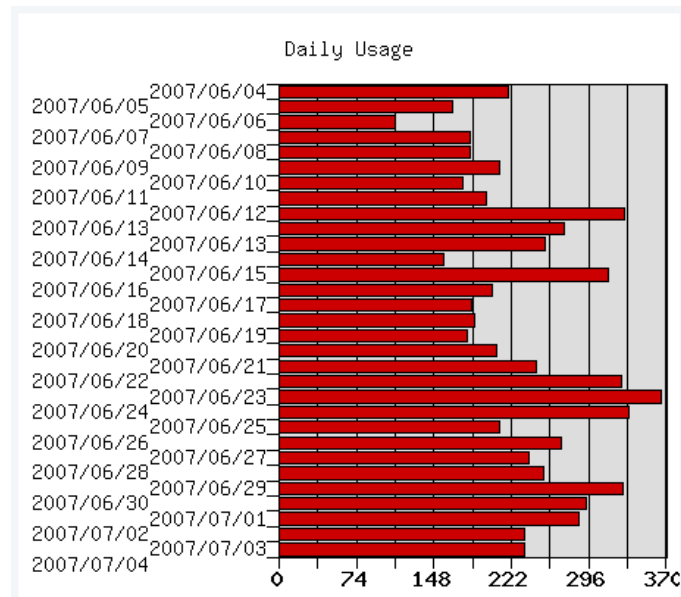

Stats User

Stats	
Site	Wiki
Image galleries	File galleries
Forums	Blogs
User	
Referer stats	Most viewed objects
Most viewed objects in the last 7 days	
Site Stats	
Started	Monday 26 of June, 2006
Days online	518
Total pageviews	618305
Average pageviews per day	1193.64
Best day	Tuesday 26 of December, 2006 (5229 pvs)
Worst day	Tuesday 14 of November, 2006 (1 pvs)
Wiki Stats	
Wiki Pages	389
Size of Wiki Pages	0.591144 Mb
Average page length	1519.65 bytes
Versions	865
Average versions per page	2.22
Visits to wiki pages	58381
Orphan pages	138
Average links per page	1.10
Image galleries Stats	

And finally, there is a couple of table with the most viewed objects in total:

Most viewed objects		
Object	Section	Hits
Inici	wiki	8189
Inscripcions 2007	wiki	1605
Triptic_curs_LiPUWi_2007_Febrer_05.pdf	file	771
AT2-Arxius	file gallery	682
Imatges de la Web	image gallery	585

or in the last 7 days:

Most viewed objects in the last 7 days		
Object	Section	Hits
Inici	wiki	149
Inscripcions 2007	wiki	66
Triptic_curs_LiPUWi_2007_Febrer_05.pdf	file	41

There're some charts that can be displayed when you click on the "**Usage chart**" link at the bottom of the page (which will open this page: tiki-stats.php?chart=usage):

Usage chart by sections:

And Daily Usage chart for all sections in global:

From here

- [Stats](#)
- [Stats User](#)
- [Stats Details](#)