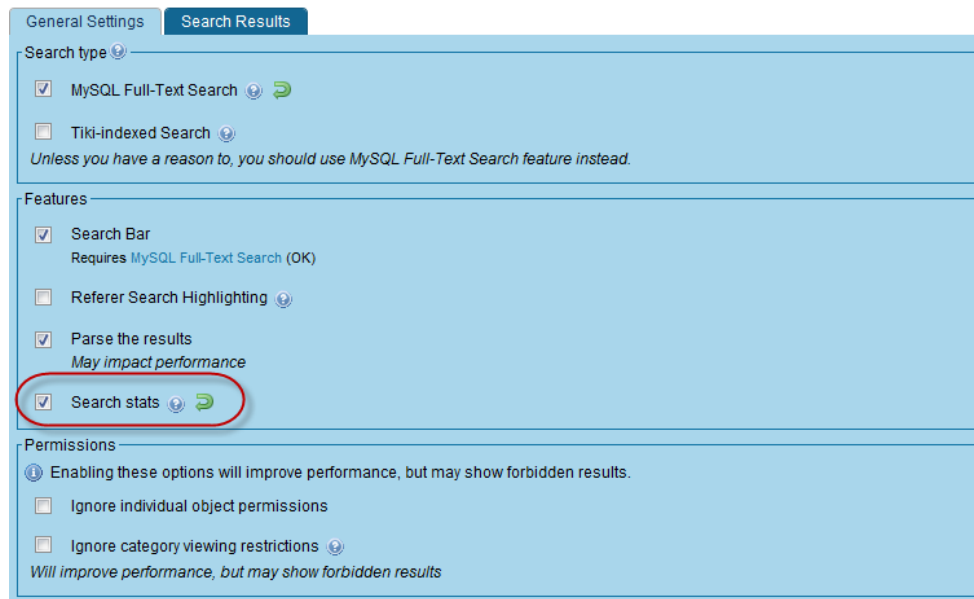

Search Stats

If you enabled the [Search](#) feature, you can also enable the search statistics at "Admin home > Search > Search features > Search stats".

Then, you can access them under "Admin > Search stats", which will lead you to "**tiki-search_stats.php**":