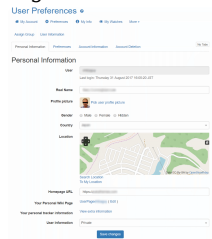

My Account

The My Account feature (formerly *MyTiki*)

- Is where the user enters personal profile information
- Is where the user sets personal preferences for the website
- Shows the user's wiki page and article contributions, etc.

The User Features in Tiki enable the user to customize the site for their own purposes by selecting the visual theme, site language, behavior of notifications, and so on, from a range of options enabled by the administrator and appropriate for the site. Tiki has always been meant to be a community collaboration tool. In My Account, the user can configure preferences regarding sharing personal information (selectively) and interacting with other site users. The features that are available to registered users are grouped in the My Account section.