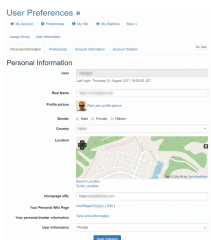

## My Account

The My Account feature (formerly *MyTiki*)

[Personal Information](#) Is where the user enters personal profile information

[User Preferences](#) Is where the user sets personal preferences for the website

[My Tiki](#) Shows the user's wiki page and article contributions, etc.

The User Features in Tiki enable the user to customize the site for their own purposes by selecting the visual theme, site language, behavior of notifications, and so on, from a range of options enabled by the administrator and appropriate for the site. Tiki has always been meant to be a community collaboration tool. In My Account, the user can configure preferences regarding sharing personal information (selectively) and interacting with other site users. The features that are available to registered users are grouped in the My Account section.