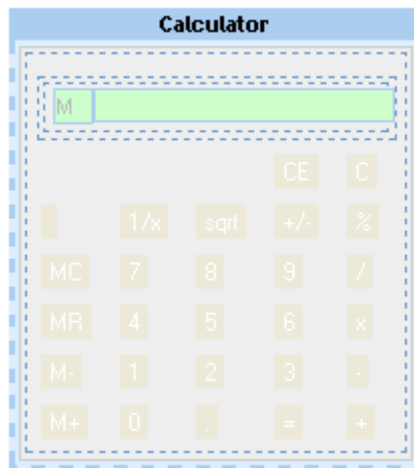

Mod extcalculator

Extcalculator is a kewl little calculator for your right or left column within TikiWiki.

Install

See [Mods Admin](#) for instructions on how to install a Mod. This mods is called **extcalc**

The assigned module looks like this:

And you can compute simple mathematical operation with it.

[help](#) By the time of this writing (July 2007) the mod didn't show completely under many theme styles (last column of buttons on the right was hidden by dentral column in Tiki).