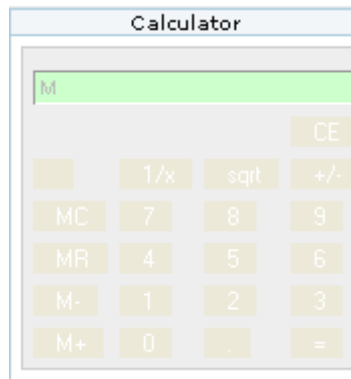

The assigned module looks like this:

And you can compute simple mathematical operation with it.

[help](#) By the time of this writing (July 2007) the mod didn't show completely under many theme styles (last column of buttons on the right was hidden by dentral column in Tiki).