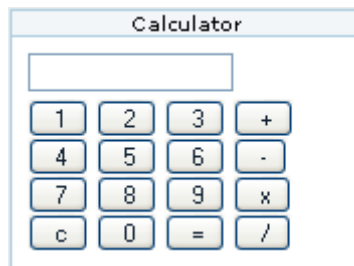

Mod calculator

calculator is a Kewl little calculator for your right or left column within TikiWiki

Install

See [Mods Admin](#) for instructions on how to install a Mod. This mod is called **calc**

Usage

Once installed, you will see it under "Admin > Modules" (**tiki-admin_modules.php**):

You can assign a this [Module](#) to a lateral column (See [Module Admin](#) page if needed), or you can include it within a wiki page, using the [PluginModule](#).

The assigned module looks like this:

And you can compute simple mathematical operation with it.

- [Mod extcalculator](#) - a similar calculator