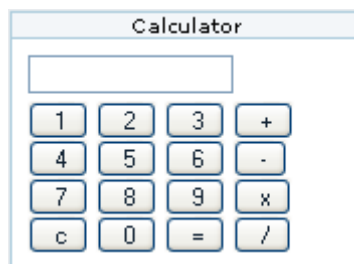

Mod calculator

calculator is a Kewl little calculator for your right or left column within TikiWiki

Install

See [Mods Admin](#) for instructions on how to install a Mod. This mod is called **calc**

Usage

Once installed, you will see it under "Admin > Modules" (**tiki-admin_modules.php**):

You can assign a this [Module](#) to a lateral column (See [Module Admin](#) page if needed), or you can include it within a wiki page, using the [PluginModule](#).

The assigned module looks like this:

And you can compute simple mathematical operation with it.

- [Mod extcalculator](#) - a similar calculator