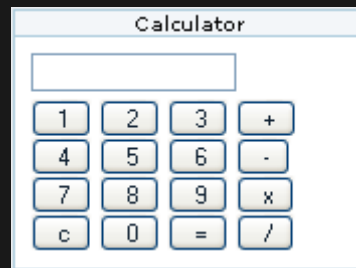

Usage

Once installed, you will see it under "Admin > Modules" (**tiki-admin_modules.php**):

You can assign a this [Module](#) to a lateral column (See [Module Admin](#) page if needed), or you can include it within a wiki page, using the [PluginModule](#).

The assigned module looks like this:

And you can compute simple mathematical operation with it.

- [Mod extcalculator](#) - a similar calculator