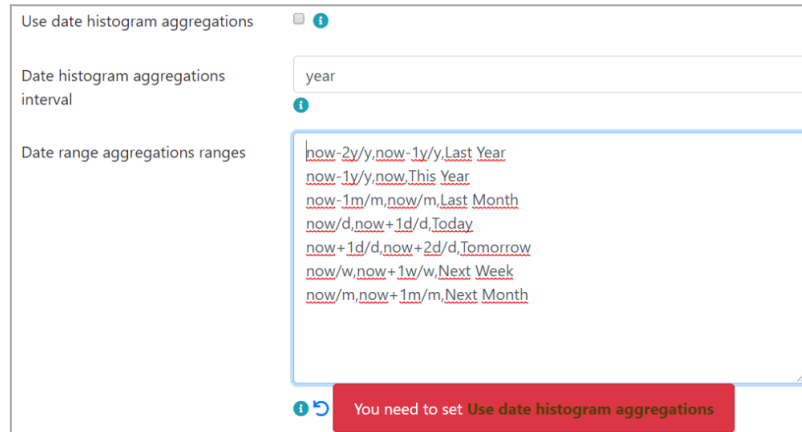

Date-based aggregations

New in [Tiki20](#), this requires [Elasticsearch](#)

This adds new facets to the [Faceted search](#)

Admin panel -> Search -> Search Results

Click to expand

Demo of Date Facets in Charts

The two lower charts on [PluginCustomSearch Chart Examples](#) are based on these aggregations.

Todo: document better

- Two new date based aggregations (a.k.a. facets) in [this commit](#): [ranges](#) and [histograms](#)