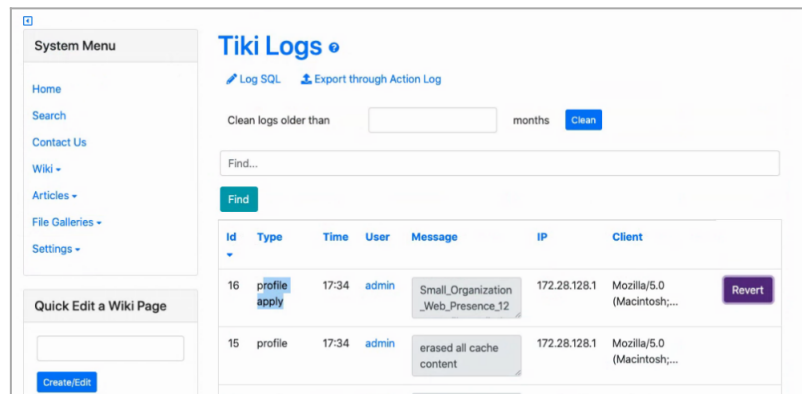

Introduced in [Tiki18](#).

After applying a profile, a tiki site admin can revert a profile changes.

You will find that option through the [Tiki logs](#) user interface.

Click to expand

Alias names for this page: