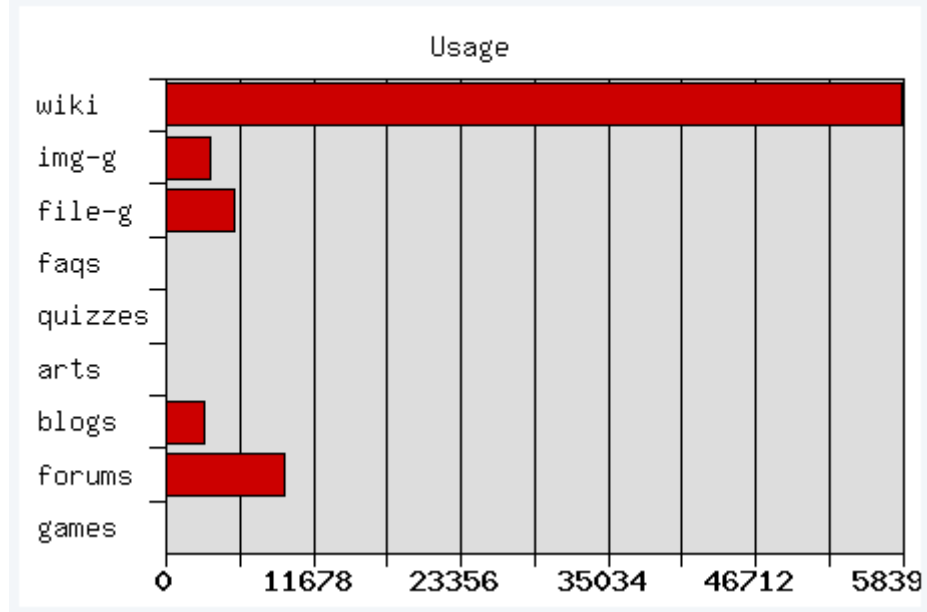

[Usage chart](#)

And Daily Usage chart for all sections in global: