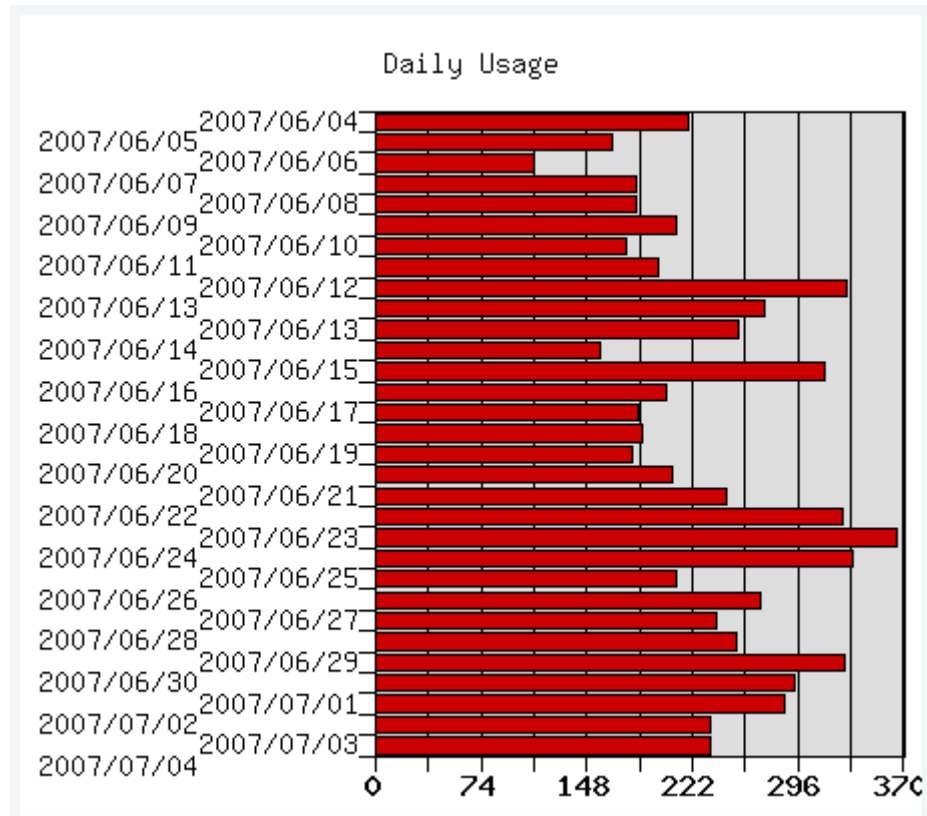

Stats	
Site	Wiki
Image galleries	File galleries
Forums	Blogs
User	
Referer stats	Most viewed objects
	Most viewed objects in the last 7 days
Site Stats	
Started	Monday 26 of June, 2006
Days online	518
Total pageviews	618305
Average pageviews per day	1193.64
Best day	Tuesday 26 of December, 2006 (5229 pvs)
Worst day	Tuesday 14 of November, 2006 (1 pvs)
Wiki Stats	
Wiki Pages	389
Size of Wiki Pages	0.591144 Mb
Average page length	1519.65 bytes
Versions	865
Average versions per page	2.22
Visits to wiki pages	58381
Orphan pages	138
Average links per page	1.10
Image galleries Stats	

And finally, there is a couple of table with the most viewed objects in total:

Most viewed objects		
Object	Section	Hits
Inici	wiki	8189
Inscripcions 2007	wiki	1605
Triptic_curs_LiPUWi_2007_Febrer_05.pdf	file	771
AT2-Arxius	file gallery	682
Imatges de la Web	image gallery	585

or in the last 7 days:

Most viewed objects in the last 7 days		
Object	Section	Hits
Inici	wiki	149
Inscripcions 2007	wiki	66
Triptic_curs_LiPUWi_2007_Febrer_05.pdf	file	41

There're some charts that can be displayed when you click on the "**Usage chart**" link at the bottom of the page (which will open this page: [tiki-stats.php?chart=usage](#)):

Usage chart by sections:

[Usage chart](#)

And Daily Usage chart for all sections in global:

From here

- [Stats](#)
- [Stats User](#)
- [Stats Details](#)