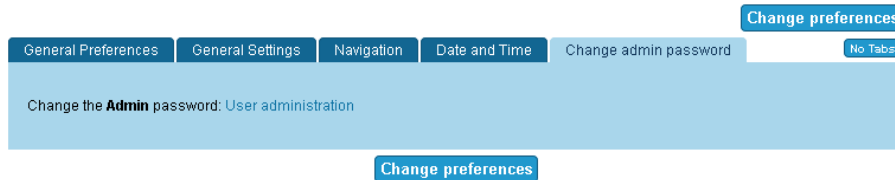

Change Admin Password tab

Related Topics

Overview

Use this tab to change the password for your administrator (**Admin**) account.

- [Date and Time Features](#)
- [Admin Panels](#)
- [Password](#)

To Access

From the [General Admin](#) page, click the **Change Admin Password** tab.

Change Admin Password tab

Setting	Description	Default
Change the Admin password	Link to Admin Users page