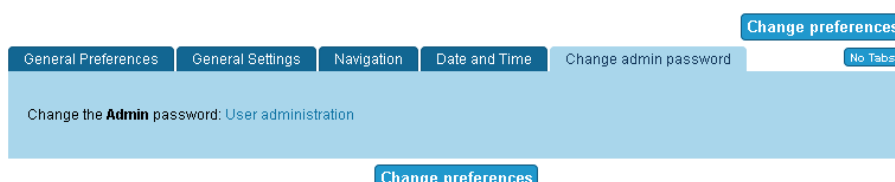

Change Admin Password tab