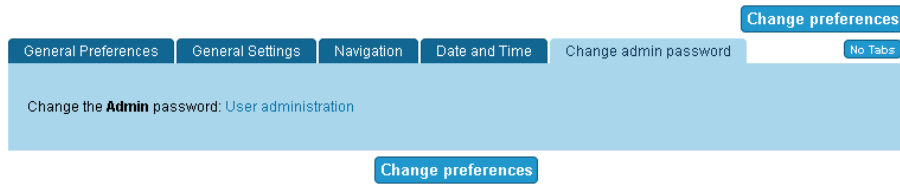

Setting	Description	Default
Change the Admin password	Link to Admin Users page	

Change Admin Password tab

Setting	Description	Default
Change the Admin password	Link to Admin Users page