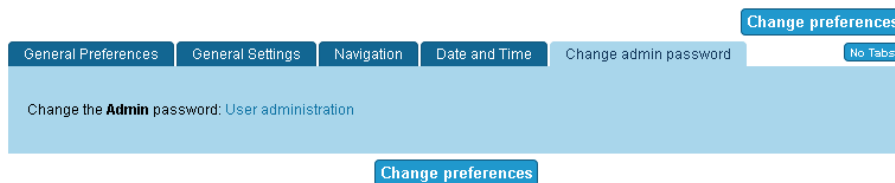

Change Admin Password tab

Setting	Description	Default
Change the Admin password	Link to Admin Users page