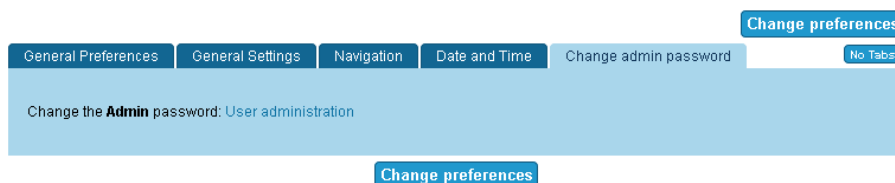

Change Admin Password tab

Setting	Description	Default
Change the Admin password	Link to Admin Users page